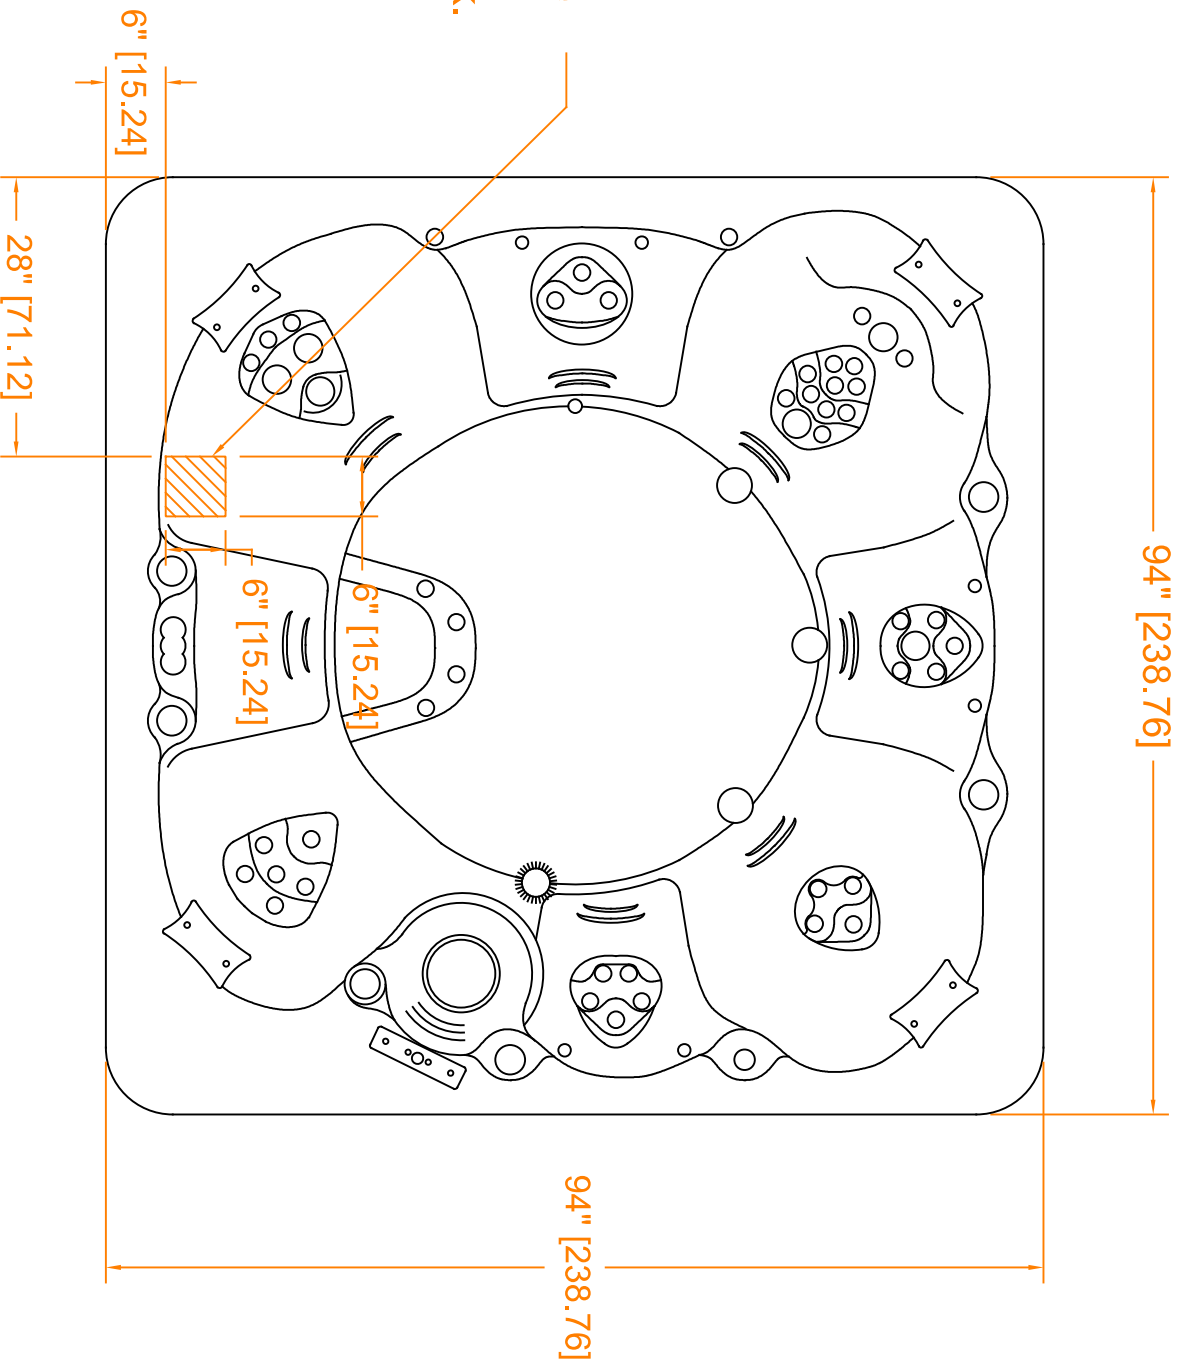

Run electricity through this area. Leave appropriate length of wire to reach the spa pack.

2024 CLS Precision 8

O/A Height 36" (+/- 1/2")

Master Spas		
<small>Model Number</small> Precision 8	<small>Date</small> 9/05/24	<small>Revision</small> 0
<small>Drawn by</small> Electrical Hookup		<small>Checked by</small> Easley